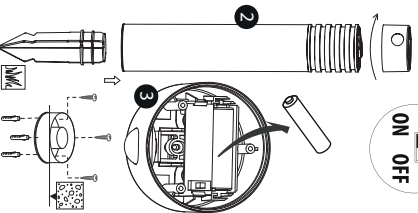

Lorient

Art.nr. 29005
LB004134

LUXFORM

LIGHTING

Luxform Global BV
Transportstraat 1
8263 BW Kampen
The Netherlands
Go to: www.luxform.eu

3.7V
Li-Ion
14500-450MAH

P8

5X
SUPER BRIGHT
SMD LED

L21

P12

M2

C7

M5

C1

M14

C9

M16

LED

L13

M17

M18

M19